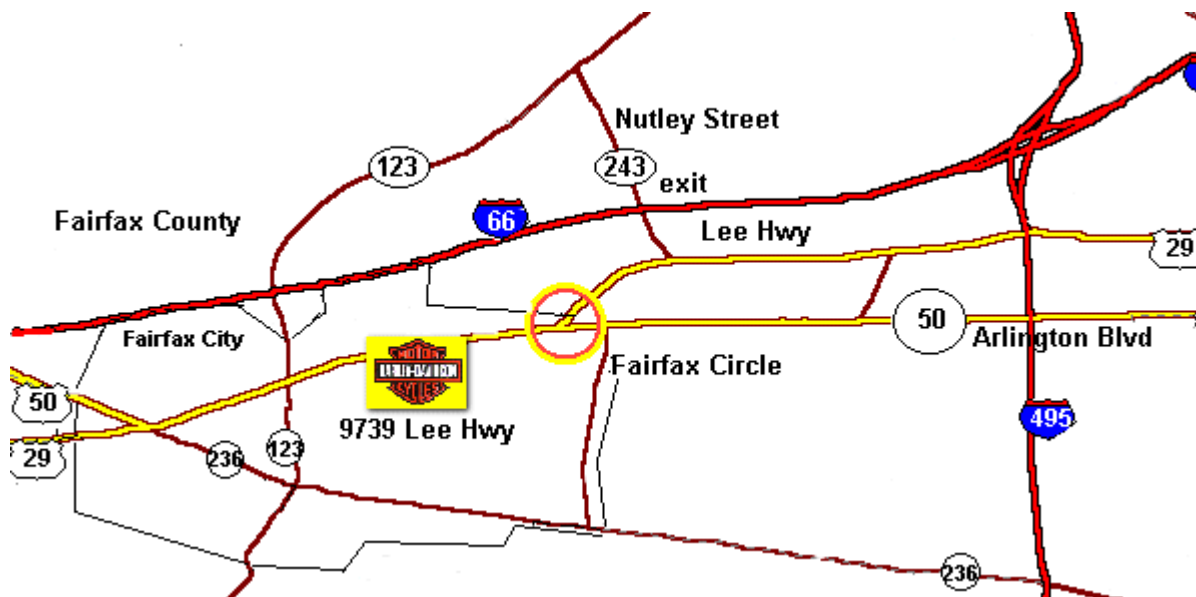

Directions and Maps to Fairfax VA Chapter - Harley Owners' Group®

Washington DC Metropolitan Area

- From the Capitol Beltway (I-495), take Arlington Boulevard (Route 50) west and travel approximately 5 miles until you enter Fairfax City. Continue approximately 3/4 mile until you see Patriot Harley-Davidson® on your left at the traffic signal intersection with Draper Drive.
- From I-66, take Route 243 Nutley Street (Exit 62) south. As you come off of the ramp onto Nutley Street, turn right at your THIRD traffic light onto Lee Highway (Rt. 29 - south). Continue through THREE more lights, 0.8 mile and bear right at Fairfax Circle to go West Route 50/South Route 29. Proceed 0.2 mile to Patriot Harley-Davidson® on your left at the traffic signal intersection with Draper Drive.

Neighborhood Area - Fairfax, VA